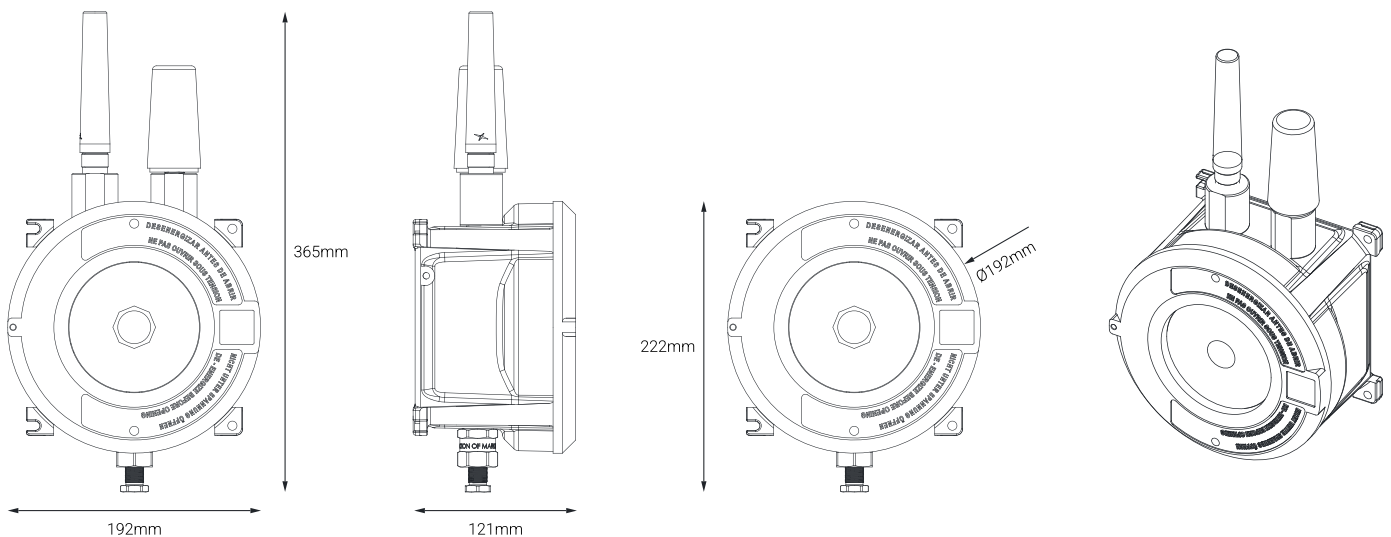

HIGHLIGHTS

- ATEX Zone 1 certified for use in environments where explosive atmospheres may occur
- Supports BLE and UWB channels
- Aluminum Ex d enclosure for safe operation in hazardous environments
- PoE-powered for simplified installation
- Flexible mounting options: wall, ceiling, or walkway
- Industrial-grade design for harsh conditions
- Secure and stable Ethernet connectivity
- Remote firmware update support
- Designed for safety-critical and compliance-driven operations